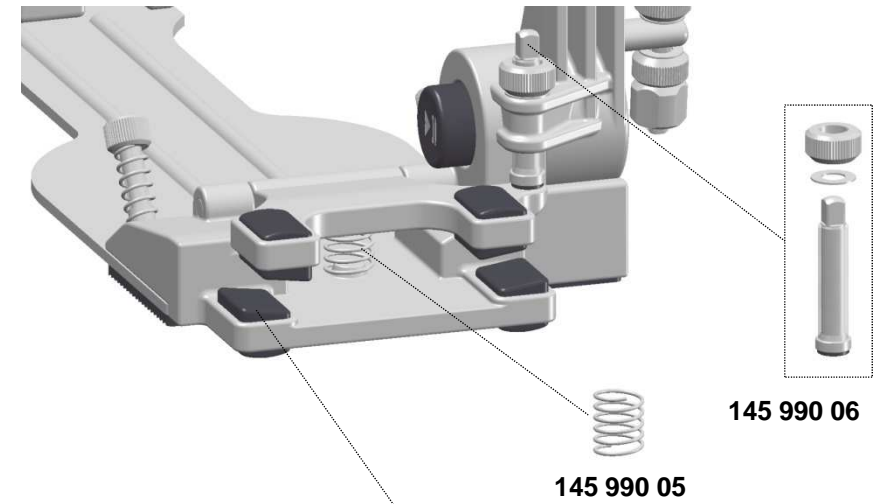

SONOR[®]

Perfect Balance Pedal

145 084 01

Perfect Balance Pedal