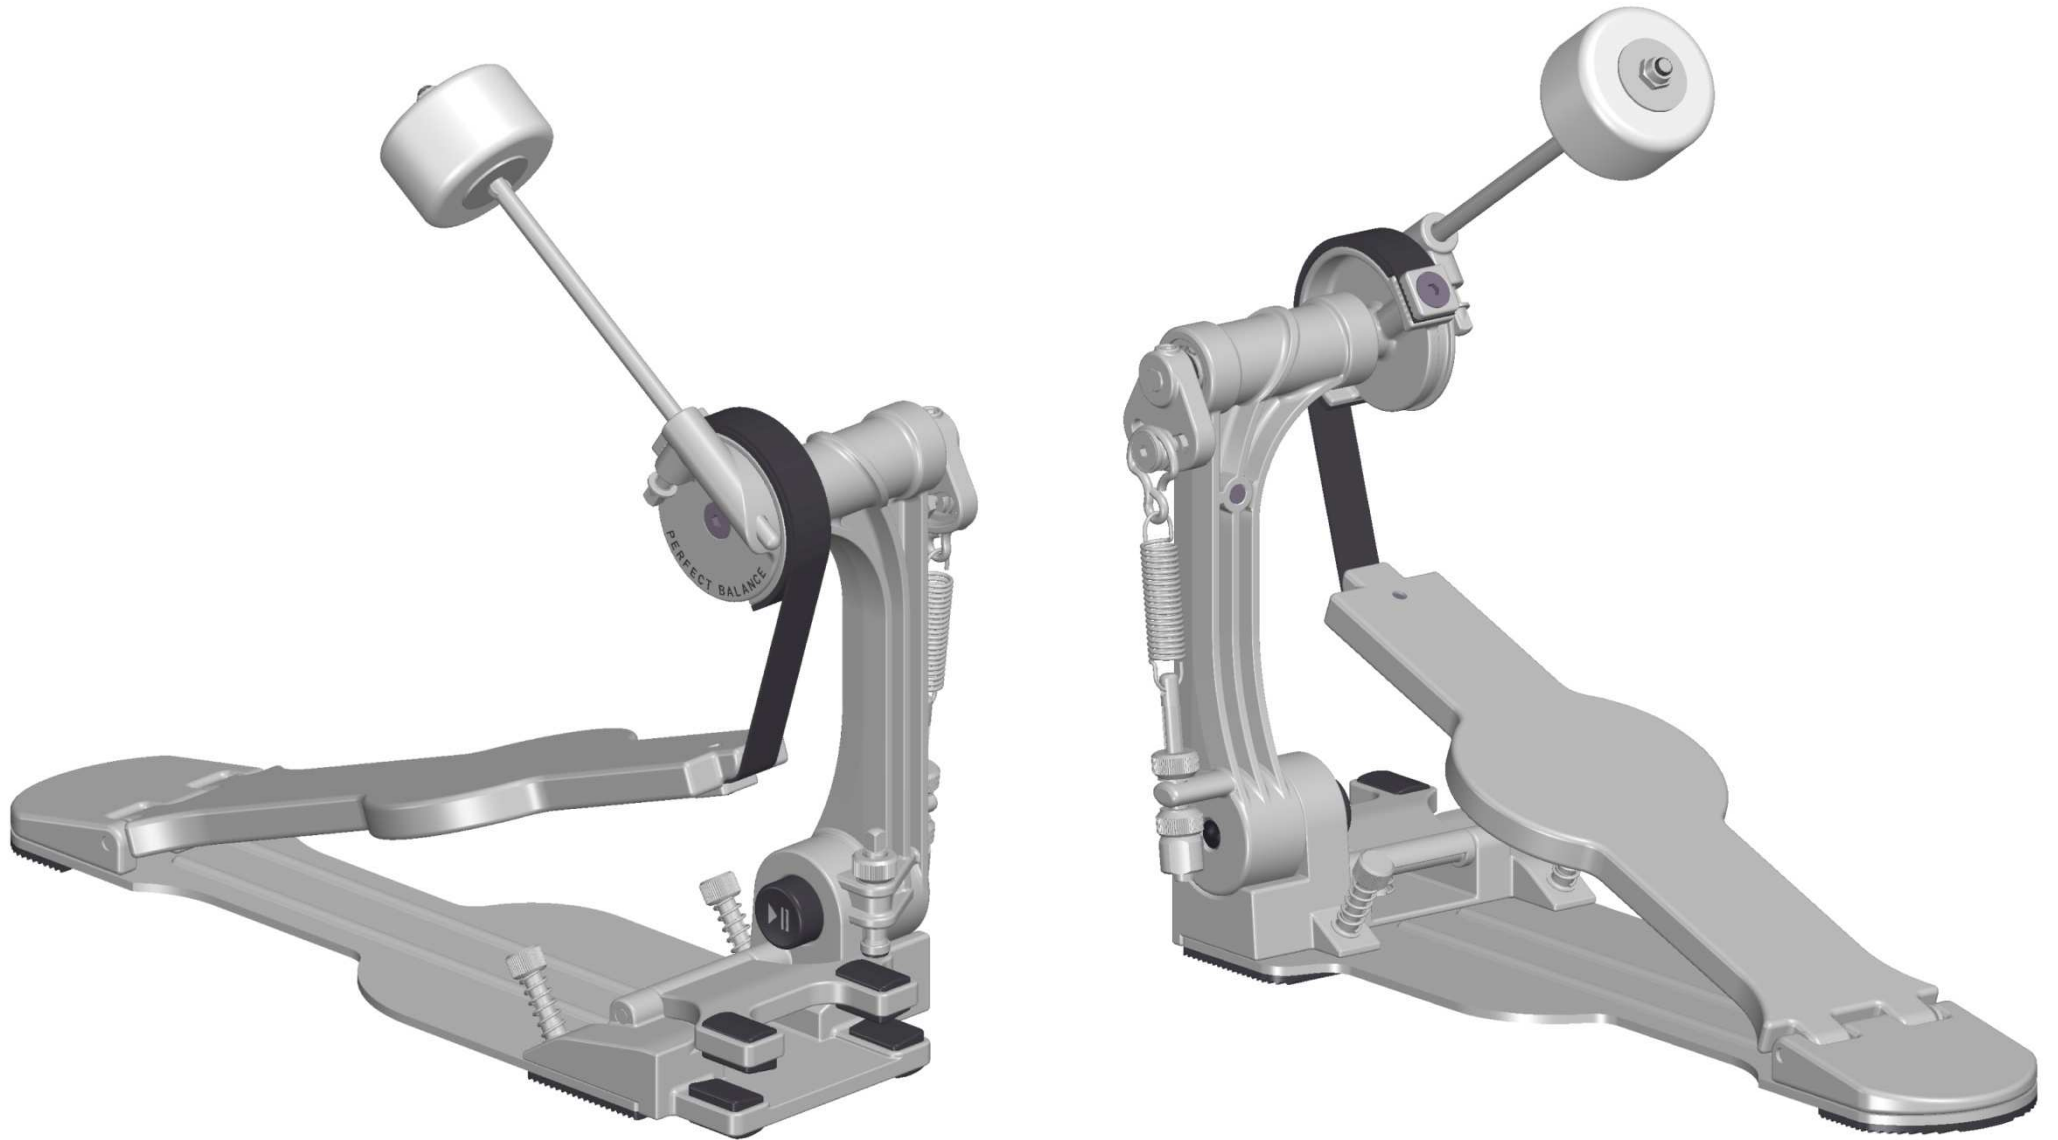

SONOR[®]

Perfect Balance Pedal

145 084 01

Perfect Balance Pedal