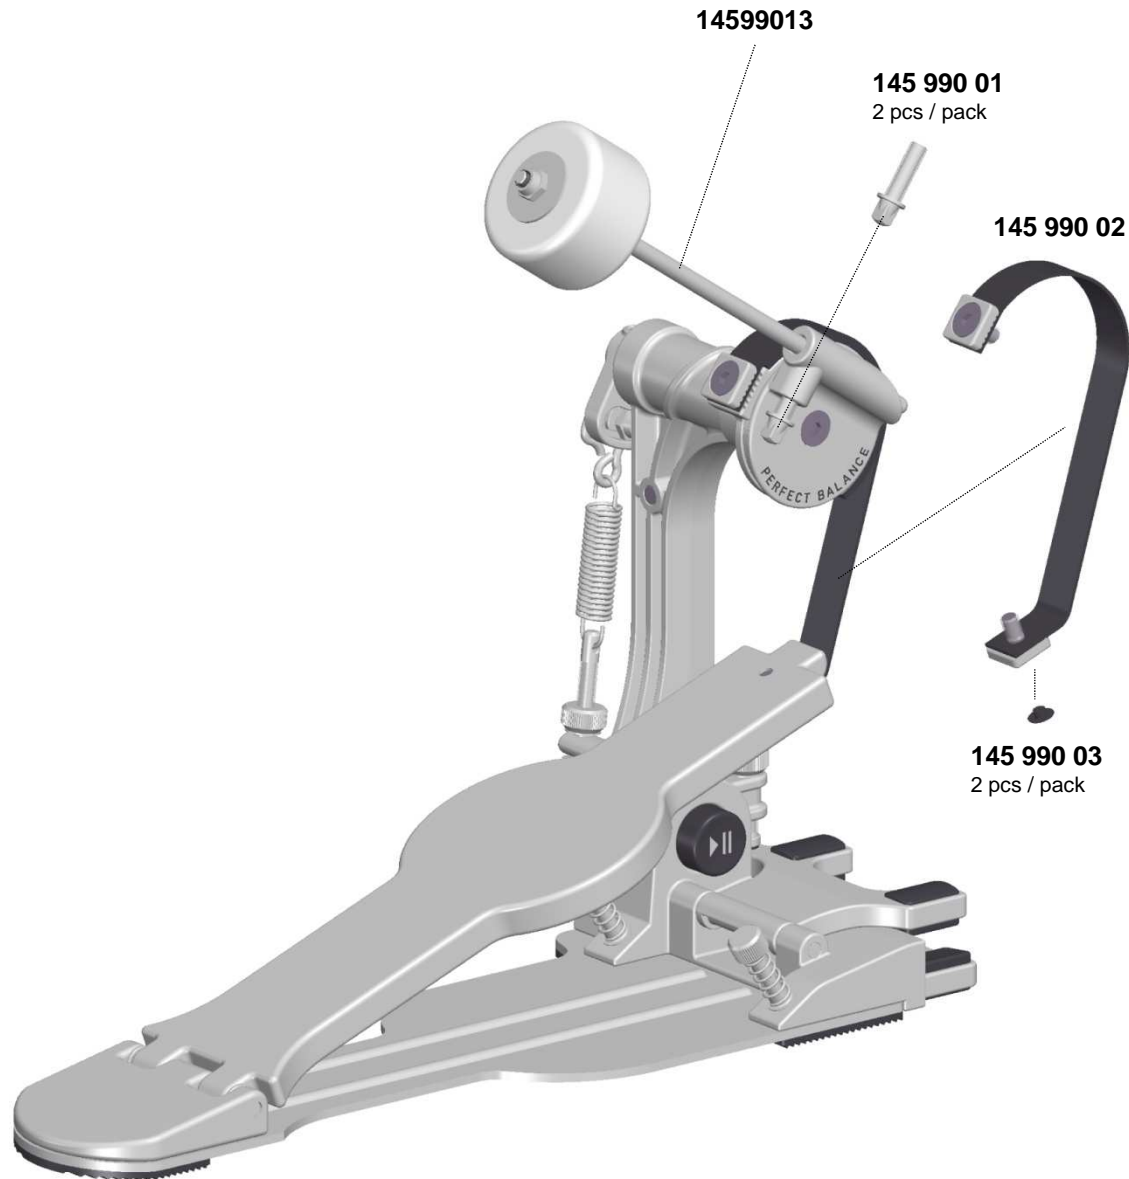

SONOR[®]

Perfect Balance Pedal

145 084 01

Perfect Balance Pedal